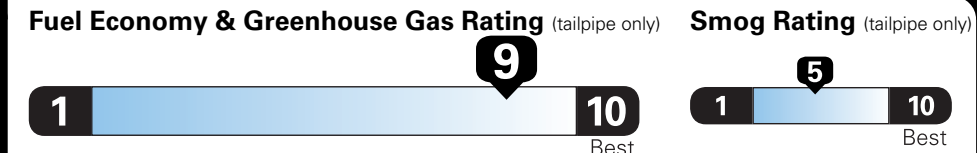

This vehicle emits 228 grams CO₂ per mile. The best emits 0 grams per mile (tailpipe only). Producing and distributing fuel also create emissions; learn more at fuelconomy.gov.

Actual results will vary for many reasons, including driving conditions and how you drive and maintain your vehicle. The average new vehicle gets 27 MPG and costs $7,500 to fuel over 5 years. Cost estimates are based on 15,000 miles per year at $2.70 per gallon. MPGe is miles per gasoline gallon equivalent. Vehicle emissions are a significant cause of climate change and smog.

fuelconomy.gov

Calculate personalized estimates and compare vehicles

10-year 100,000-mile LIMITED POWERTRAIN WARRANTY

10^{YEAR}/100,000^{MILE} POWERTRAIN | 7^{YEAR}/100,000^{MILE} ANTI-CORROSION/PERFORATION

5^{YEAR}/60,000^{MILE} BUMPER-TO-BUMPER | 5^{YEAR}/UNLIMITED^{MILE} ROADSIDE ASSISTANCE

*See participating Retailer for Limited Warranty and Roadside Assistance terms and conditions.

Parts Content Information

For vehicles in this carline:
U.S./Canadian Parts Content: 0% | Major Sources of Foreign Parts Content: THAILAND 89%

For this vehicle:
Final Assembly Point: CHONBURI, THAILAND
Country of Origin: THAILAND | Engine: THAILAND | Transmission: THAILAND

Note: Parts content does not include final assembly, distribution, or other non-parts costs.

GOVERNMENT 5-STAR SAFETY RATINGS

Overall Vehicle Score ★★★★★
Based on the combined ratings of frontal, side and rollover. Should ONLY be compared to other vehicles of similar size and weight.

Frontal Crash	Driver	★★★★★
	Passenger	★★★★★

Based on the risk of injury in a frontal impact. Should ONLY be compared to other vehicles of similar size and weight.

Side Crash	Front seat	★★★★★
	Rear seat	★★★★★

Based on the risk of injury in a side impact.

Rollover ★★★★★
Based on the risk of rollover in a single-vehicle crash.

Star ratings range from 1 to 5 stars (★★★★★) with 5 being the highest. Source: National Highway Traffic Safety Administration (NHTSA). www.safercar.gov or 1-888-327-4236

Cumulative Accessory Weight is 11.0 lbs

Method of Transport: TRUCK | Plant/Port of Entry: HUENEME, CA

VIN : ML32A5HJ9LH007750
Route Code : TMP

Gasoline, license and title fees, applicable federal, state and local taxes and dealer and distributor installed options and accessories are not included in the manufacturer's suggested retail price. This label has been applied to this vehicle pursuant to federal law and cannot be moved or altered prior to delivery to the ultimate purchaser.

Cumulative Accessory Weight is 11.0 lbs